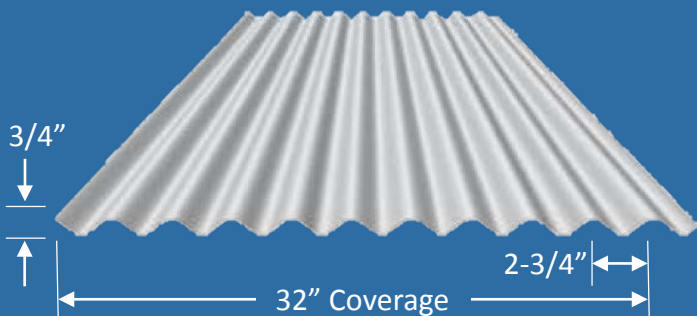

Corrugated Functional and Architectural Distinction

Add strength, character, and long lasting style to both residential and commercial projects with Island Metals corrugated panel. Featuring a continuous $3/4''$ rolling rib that offers a timeless and classic Hawaiian building look.

32" coverage with exposed fasteners allows the Island Metals corrugated panel to cover a lot of space quickly and makes for easy installation

ACCESSORY OPTIONS FOR ISLAND METALS - CORRUGATED PROFILE

Reflective Foil Insulation

Metal Roof Sealant

- Weather-tight seal against the elements
- Exceptional adhesion
- Color match to roof

Corrugated Profile Specifications

Colors:	12 Colors & Metal Finishes Available
Coverage:	32" Net Coverage
Material:	26 & 24 Gauge Steel
Finish:	Primer and PVDF Coating
Warranty:	30 Year Limited Paint Warranty
Min. Slope:	3:12
Substructure:	15/32" (min.) Plywood